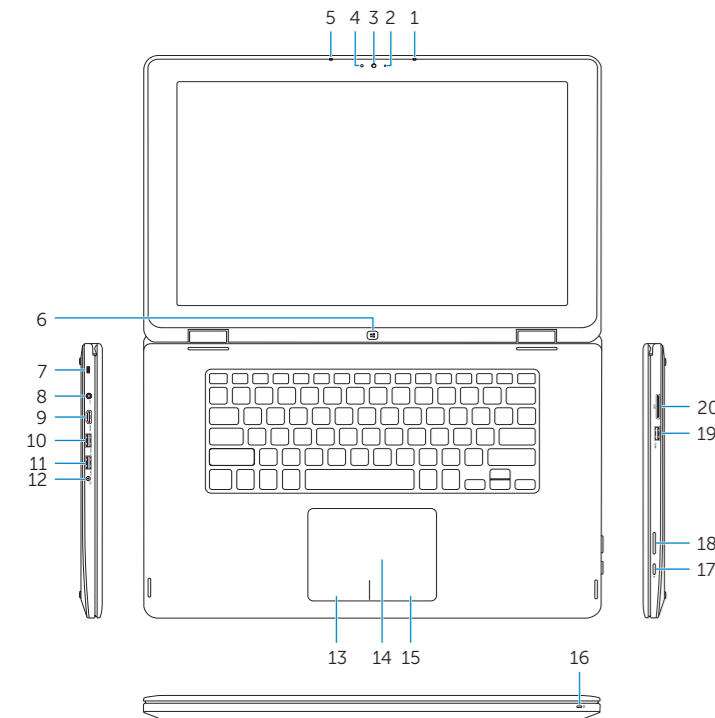

## Features

Kenmerken | Funktionen | Caratteristiche | Özellikler

- |                         |                                    |                            |
|-------------------------|------------------------------------|----------------------------|
| 1. Right microphone     | 10. USB 3.0 port with PowerShare   | 17. Power button           |
| 2. Camera-status light  | 11. USB 3.0 port                   | 18. Volume-control buttons |
| 3. Camera               | 12. Headset port                   | 19. USB 3.0 port           |
| 4. Ambient-light sensor | 13. Left-click area                | 20. Media-card reader      |
| 5. Left microphone      | 14. Touch pad                      | 21. Service Tag label      |
| 6. Windows button       | 15. Right-click area               |                            |
| 7. Security-cable slot  | 16. Power and battery-status light |                            |
| 8. Power-adapter port   |                                    |                            |
| 9. HDMI port            |                                    |                            |