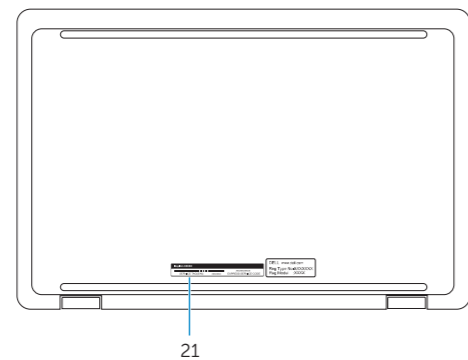

Features

Kenmerken | Funktionen | Caratteristiche | Özellikler

1. Right microphone	10. USB 3.0 port with PowerShare	17. Power button
2. Camera-status light	11. USB 3.0 port	18. Volume-control buttons
3. Camera	12. Headset port	19. USB 3.0 port
4. Ambient-light sensor	13. Left-click area	20. Media-card reader
5. Left microphone	14. Touch pad	21. Service Tag label
6. Windows button	15. Right-click area	
7. Security-cable slot	16. Power and battery-status light	
8. Power-adapter port		
9. HDMI port		

1. Microfoon rechts	9. HDMI-poort	16. Lampje voor energie- en batterijniveau
2. Statuslampje camera	10. USB 3.0-poort met PowerShare	17. Aan-uitknop
3. Camera	11. USB 3.0-poort	18. Volumeknoppen
4. Omgevingslichtsensor	12. Headsetpoort	19. USB 3.0-poort
5. Microfoon links	13. Gebied voor linksklikken	20. Mediakaartlezer
6. Windows-knop	14. Touchpad	21. Servicetag
7. Sleuf voor beveiligingskabel	15. Gebied voor rechtsklikken	
8. Poort voor netadapter		

1. Rechtes Mikrofon	8. Netzadapter-anschluss	15. Rechter Mausclick-bereich
2. Kamera-statusanzeige	9. HDMI-Anschluss	16. Strom-versorgungs- und Akkuzustands-anzeige
3. Kamera	10. USB 3.0-Anschluss mit PowerShare	17. Betriebsschalter
4. Umgebungslicht-sensor	11. USB 3.0-Anschluss	18. Tasten zur Lautstärkeregelung
5. Linkes Mikrofon	12. Kopfhöreranschluss	19. USB 3.0-Anschluss
6. Windows-Taste	13. Linker Mausclick-bereich	20. Speicherkartenleser
7. Sicherheitskabel-einschub	14. Touchpad	21. Service-Tag-Etikett